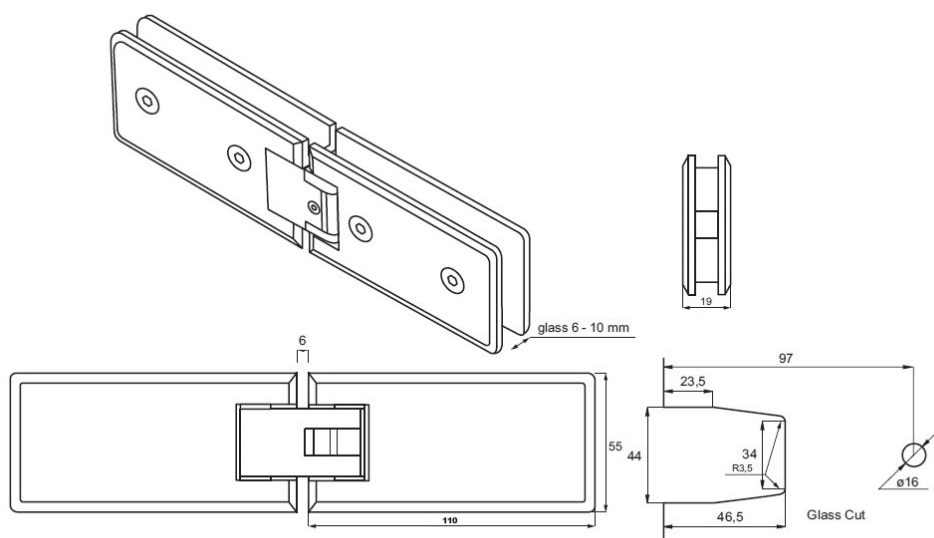

PRODUCT SHEET

Description:

Shower Hinge "Linz", 180DG, Black, Glass/Glass, 6-10mm Glass Thickness, W/15DG Angle Adjustment Function & 15DG Return, Function, Brass Material, Rectangular Shape W/Chamfered, Edges

Item number:

15.26.747-4

Units	Box	Carton	HS Code	Barcode
Pcs.	1	20	8302100090	 5704866505185

SISO A/S

Mileparken 11
DK-2740 Skovlunde
Denmark
VAT: DK 24786013

Phone +45 45 830 900

www.siso.dk
siso@siso.dk

Danske Bank
Nytorv Branch
Copenhagen
SWIFT: DABADKKK

Account no.
4180 3112 112936
IBAN Account
DK7230003112112936